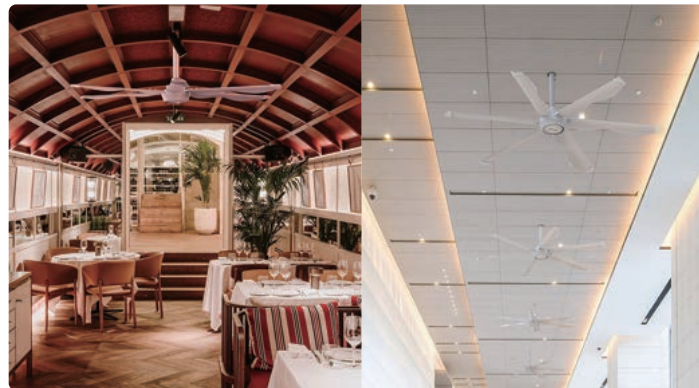

Aircool Series Flexible Installation, Multi-scenario Use

- Upscale Restaurant, Themed Restaurant, Atmosphere Restaurant
- Large, Medium Commercial Plaza; Supermarket and Convenience Store
- Themed Bar, Interactive Entertainment and Leisure Space, Large Playground
- Exhibition, Museum, Opera House, Airport, Train Station and Public Places for Functional Dynamic Decoration