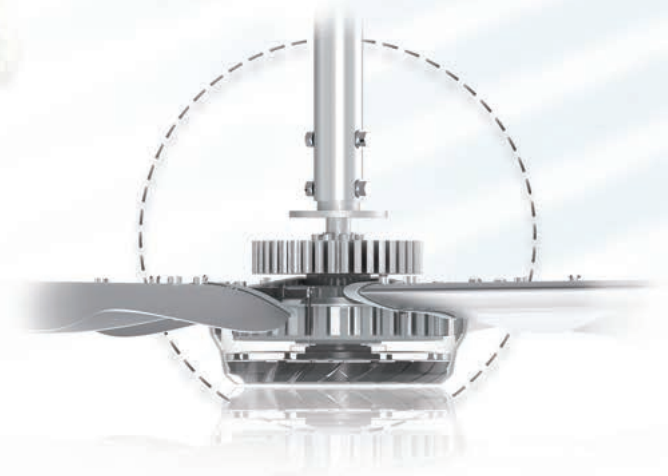

AIRCOOL

Aircool Series

Beauty of Practice
Artwork of Pride

KALE FANS

Aircool Series

Unique Choice for Commercial and Large Spaces

- More Energy Saving
- More Artistic
- Healthier
- Larger Air Volume...

Three-dimensional Air Circulation

Full Air Volume, Full Space Ventilation,
Comfortable and Healthy

Efficiency Owner

The coverage area of a single fan can be over 250m²
(Easily outperforms 12 normal fans)

Quiet and Low Noise

- Natural Airflow, Low Wind Noise, Enjoy Comfort and Quiet

New Upgraded Energy Saving

- Conform to National Standard GB30253-2013 and Reaches Grade 1 Energy Saving Efficiency Saving the Costs for You

Beauty of Practice

- One Piece Corrugated Fan Blade Design, Minimalist and Fine Workmanship, Ingenuity Everywhere

Technical Parameter

Model	SHVLS-D5BAA20	SHVLS-D5BAA25	SHVLS-D5BAA30
Diameter	6.5ft (2m)	8ft (2.5m)	10ft (3m)
Speed	10-150RPM	10-130RPM	10-110RPM
Weight	38kg	41kg	44kg
Power	0.13kW	0.15kW	0.2kW
Air Volume	3900m ³ /min	4200m ³ /min	5150m ³ /min
Input Voltage	Single phase 220v	Single phase 220v	Single phase 220v
Full Load Current	0.5A	0.7A	1.0A